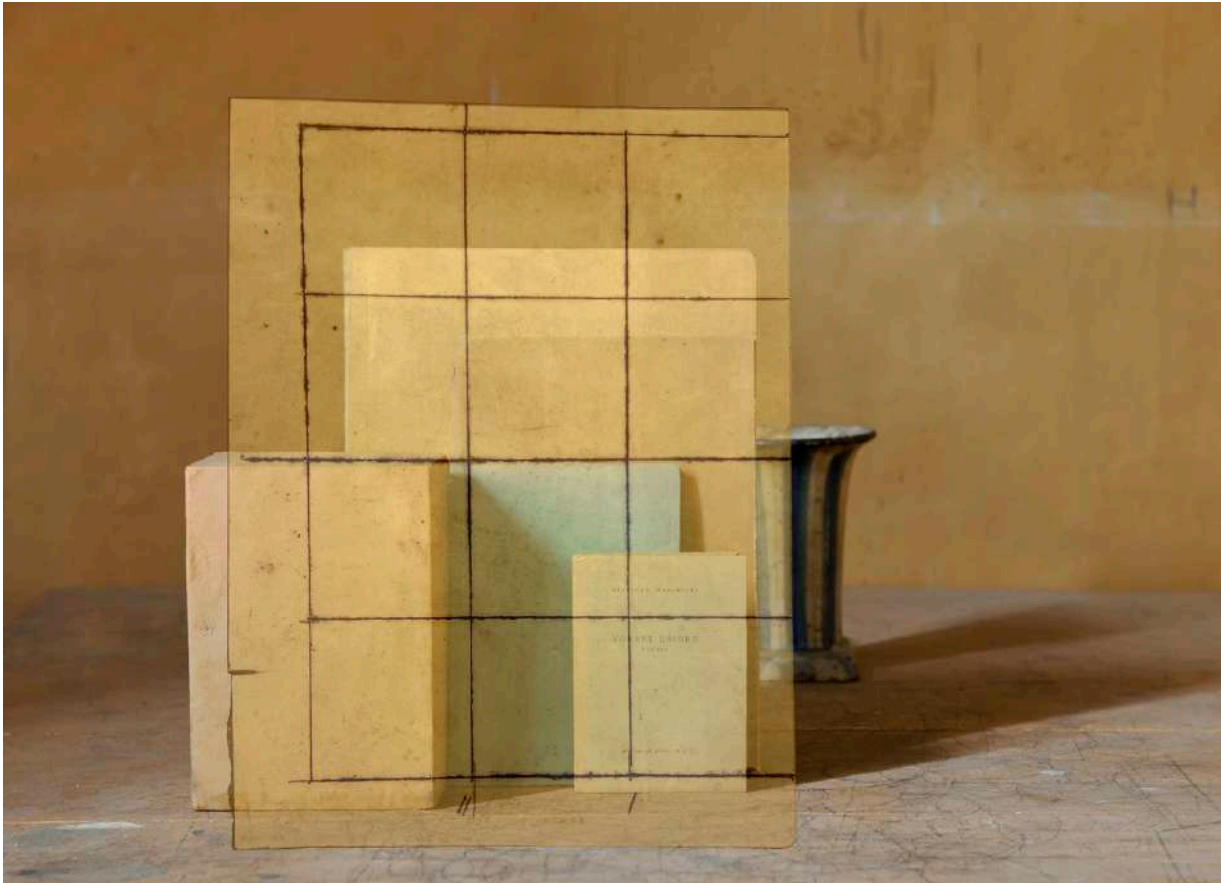

Friday & Saturday 11-5, Sunday 12-4

Box, Books, and Can, 2022
archival pigment print
Editions available: 12 x 18 inches and 21 x 32 inches

Ingres Collage, 2022
archival pigment print
Editions available: 13 x 18 inches and 23 x 32 inches

Oil Can Glassine, 2022
archival pigment print
Editions available: 13 x 18 inches

Celluloid Blue Striped Vase, 2022
archival pigment print
Editions available: 13 x 18 inches and 23 x 32 inches

Piero della Francesca, 2022
archival pigment print
Editions available: 17 ¼ x 18 inches

Two Bottles on Left, 2022
archival pigment print
Editions available: 13 x 18 inches and 23 x 32 inches

Corot and Ingres, 2022
archival pigment print
Editions available: 12 x 18 inches and 21 x 32 inches