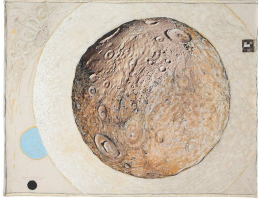

THE DRAWING ROOM

EMILY GOLDSTEIN & VICTORIA MUNROE

BRYAN HUNT

Flyby

August 7 - September 6, 2015

BRYAN HUNT

Sedna, 2014

oil, acrylic, charcoal, photograph on canvas

60 x 84 inches

signed and dated lower right

(BH7541)