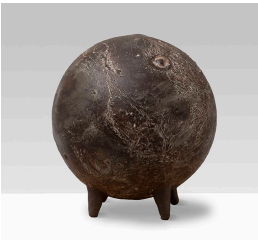

60 x 84 inches

signed and dated lower right

(BH7541)

BRYAN HUNT

Cubewano, 2015

oil, acrylic, charcoal, photograph on canvas

60 x 84 inches

signed and dated lower right

(BH7562)

BRYAN HUNT

Plutonian Dwarf, 2015

stoneware, graphite, wax

8 7/8 x 8 1/2 x 7 1/4 inches

signed and dated bottom

(BH7559)

BRYAN HUNT