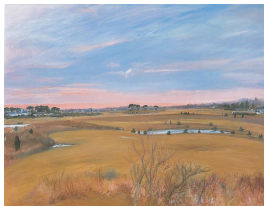

JANE FREILICHER
View Toward Southampton, 1987
oil on linen
60 x 79 inches
61 7/8 x 79 7/8 inches framed
signed lower right
(JF9353)