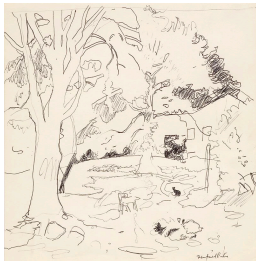

FAIRFIELD PORTER
Tree-lined Street, 1972
oil on canvas
25 x 35 inches
33 3/4 x 43 3/4 inches framed
signed and dated lower left
(FP9378)

JANE FREILICHER
Fall Flowers, 1993
oil on linen
16 x 13 7/8 inches
(JF9428)

JANE FREILICHER
Thicket and Field, 1984
oil on linen
74 x 74 inches
75 1/2 x 75 1/2 inches framed
signed lower right
(JF9354)

JANE FREILICHER
Farmland, 1967
oil on canvas
12 x 14 inches
signed and dated lower right and verso
(JF9413)

JANE FREILICHER
The Car, 1963
oil on linen
17 1/2 x 18 1/2 inches
19 x 19 3/4 inches framed
signed lower right
(JF9439)

JANE FREILICHER
View Toward Southampton, 1987
oil on linen
60 x 79 inches
61 7/8 x 79 7/8 inches framed
signed lower right
(JF9353)

FAIRFIELD PORTER
House Among Trees, c. 1962
ink on paper
11 1/4 x 11 inches
15 x 14 3/4 inches framed
signed lower right
(FP7660)

FAIRFIELD PORTER
View through Window from Interior, c. 1965
ink on paper
9 1/8 x 5 7/8 inches
12 7/8 x 9 5/8 inches framed
signed lower right
(FP7661)