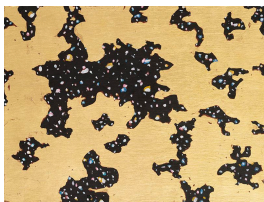

JOHN TORREANO

JOHN TORREANO
Gold Dark Matters 2, 2018
acrylic and gold leaf on panel
9 x 12 inches
(JT8910)