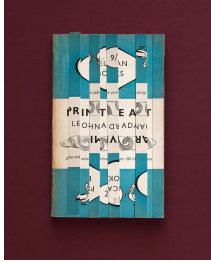

MARY ELLEN BARTLEY
*Kafka, Metamorphosis (Jackson Pollock's
Books)*, 2018
archival pigment print
20 3/4 x 17 inches
Edition of 7
(MB8899)

MARY ELLEN BARTLEY
*Dylan Thomas, Collected Poems (Jackson
Pollock's Books)*, 2018
archival pigment print
20 3/4 x 17 inches
Edition of 7
(MB8897)

MARY ELLEN BARTLEY
Pelican Primitive Art (Jackson Pollock's Books),
2018
archival pigment print
20 3/4 x 17 inches
Edition of 7
(MB8901)

MARY ELLEN BARTLEY
Small Picasso (Jackson Pollock's Books), 2018
archival pigment print
20 3/4 x 17 inches
Edition of 7
(MB8902)