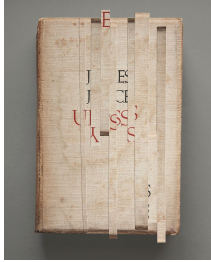

MARY ELLEN BARTLEY
James Joyce, Ulysses (Jackson Pollock's Books),
2018
archival pigment print
20 3/4 x 17 inches
Edition of 7
(MB8904)