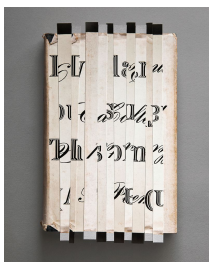

THE DRAWING ROOM

EMILY GOLDSTEIN & VICTORIA MUNROE

SPIRIT OF PLACE

Mary Ellen Bartley | Laurie Lambrecht | Kathryn Lynch | John Torreano
October 6 - November 25, 2018

MARY ELLEN BARTLEY

MARY ELLEN BARTLEY
*The Museum of Modern Art Twenty-Fifth
Anniversary (Jackson Pollock's Books)*, 2018
archival pigment print
20 3/4 x 17 inches
Edition of 7
(MB8900)

MARY ELLEN BARTLEY
*Kafka, Metamorphosis (Jackson Pollock's
Books)*, 2018
archival pigment print
20 3/4 x 17 inches
Edition of 7
(MB8899)

MARY ELLEN BARTLEY
*Dylan Thomas, Collected Poems (Jackson
Pollock's Books)*, 2018
archival pigment print
20 3/4 x 17 inches
Edition of 7
(MB8897)