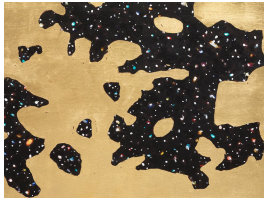

JOHN TORREANO
Gold DMs Too, 2018
acrylic and gold leaf on wood panel
12 x 16 inches
(JT8871)